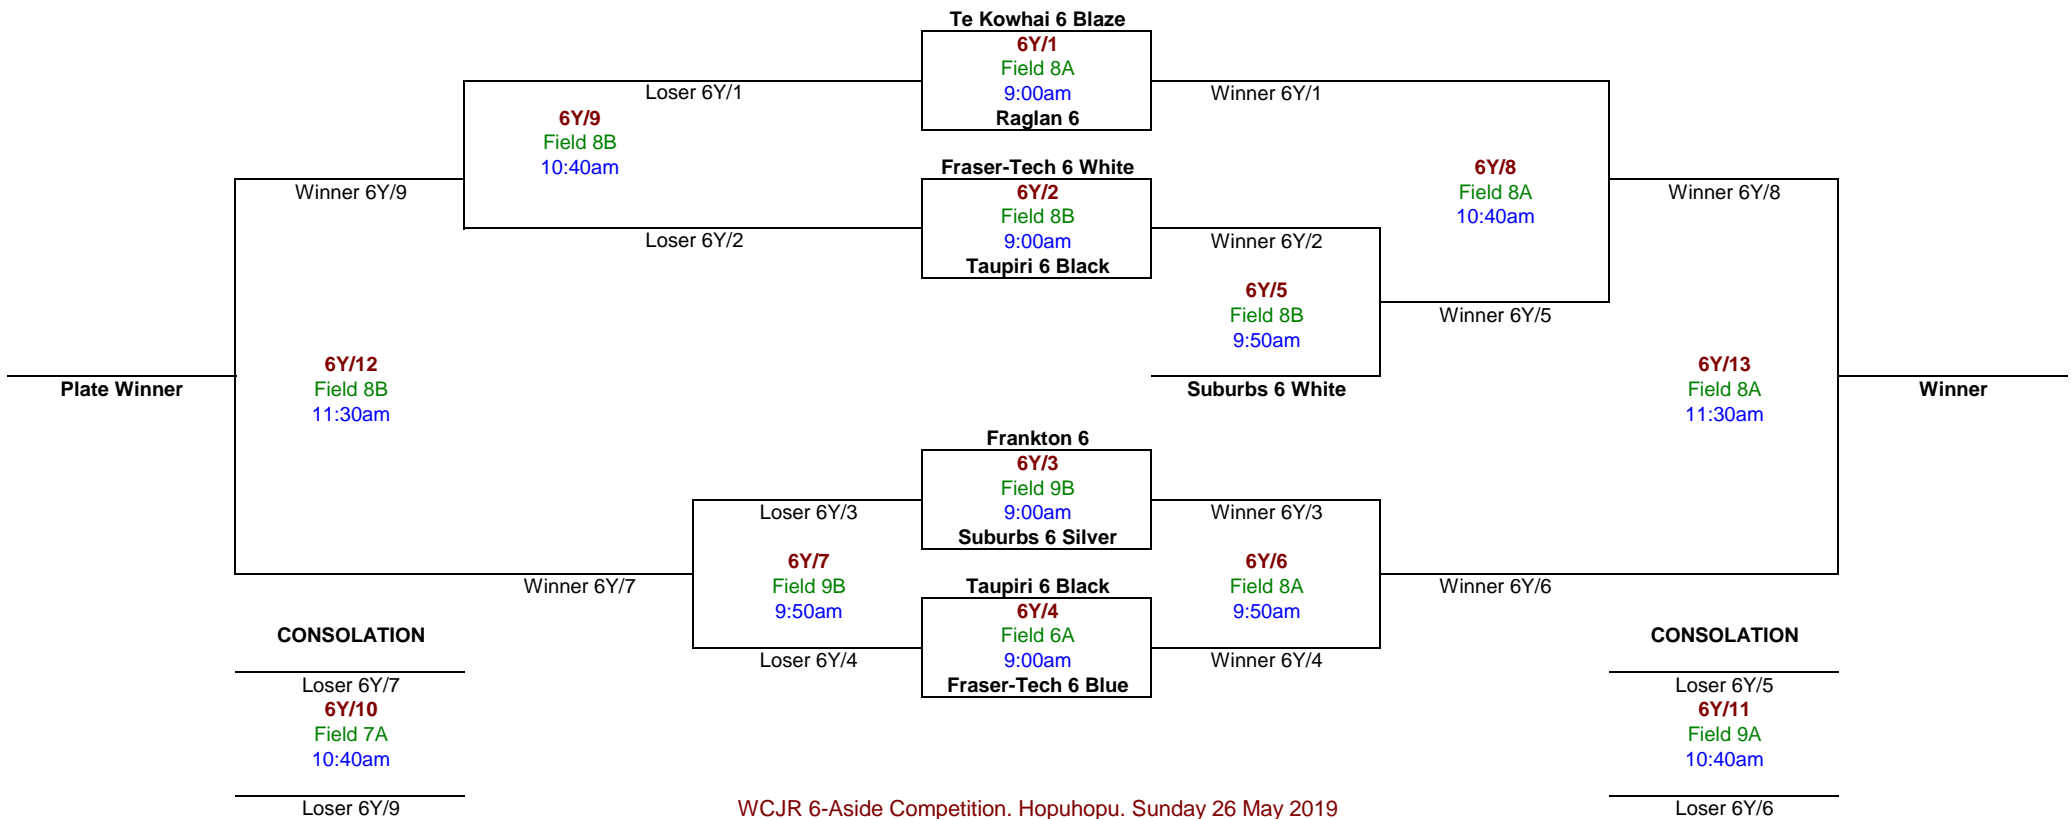

6TH GRADE (POOL Y)

PLATE GAMES

FIRST GAME

CHAMPIONSHIP GAMES

Te Kowhai 6 Blaze
6Y/1
Field 8A
9:00am
Raglan 6

Fraser-Tech 6 White
6Y/2
Field 8B
9:00am
Taupiri 6 Black

Frankton 6
6Y/3
Field 9B
9:00am
Suburbs 6 Silver

Taupiri 6 Black
6Y/4
Field 6A
9:00am
Fraser-Tech 6 Blue

Suburbs 6 White
6Y/5
Field 8B
9:50am

6Y/8
Field 8A
10:40am

Winner 6Y/9
Winner 6Y/12
Field 8B
11:30am

Winner 6Y/8
Winner 6Y/13
Field 8A
11:30am

Loser 6Y/1
6Y/9
Field 8B
10:40am

Loser 6Y/3
6Y/7
Field 9B
9:50am

Winner 6Y/3
6Y/6
Field 8A
9:50am

CONSOLATION
Loser 6Y/7
6Y/10
Field 7A
10:40am
Loser 6Y/9

CONSOLATION
Loser 6Y/5
6Y/11
Field 9A
10:40am
Loser 6Y/6